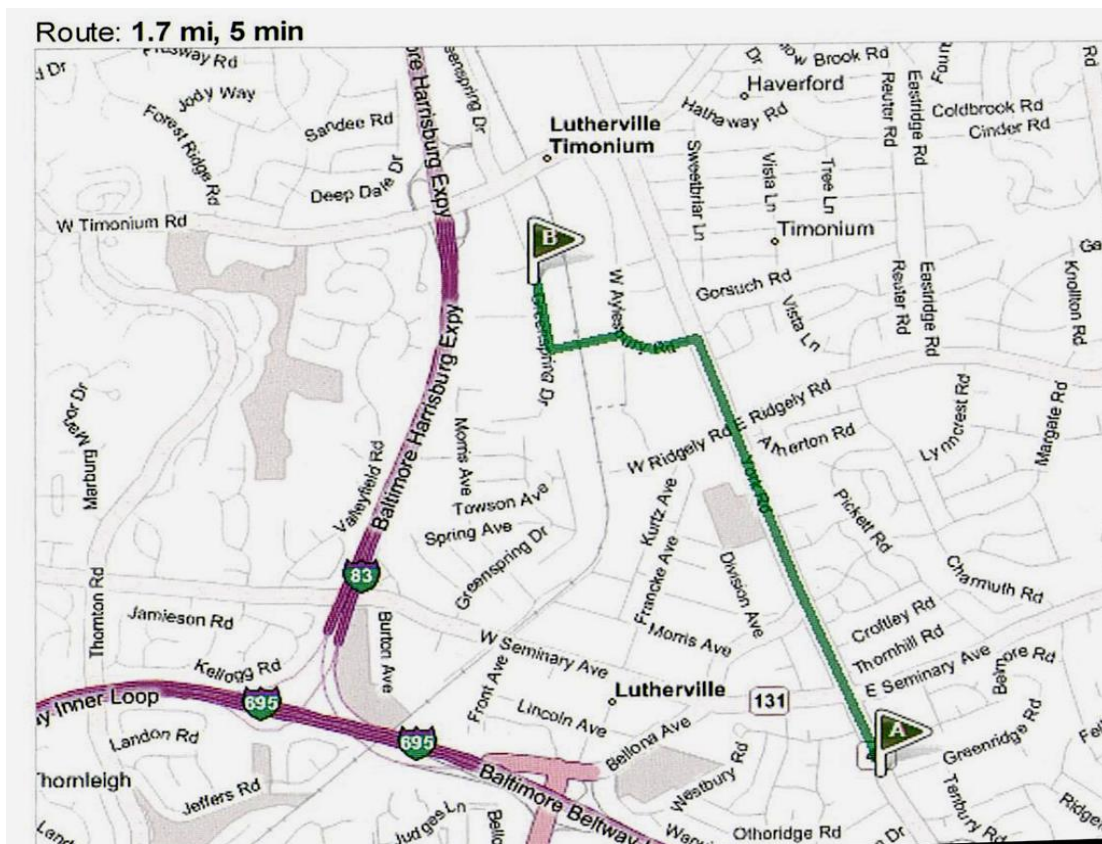

FIRE MUSEUM NETWORK SEMINAR

Fire Museum of Maryland

A) Fire Museum of Maryland
1301 York Road
Lutherville, MD 21093
www.firemuseummd.org
(410) 321-7500

B) Crowne Plaza Hotel
2004 Greenspring Drive
Timonium, MD 21093
www.cpbaltimore.com
(410) 252-7373

The Baltimore Beltway (I-695) goes around Baltimore City. The Fire Museum's location is marked with an "A" at Exit 26B of the Beltway.

If you are coming by plane, the closest airport is BWI/Thurgood Marshall Airport in Linthicum. If you rent a car, take the Baltimore Beltway (I-695 west/north) around Baltimore City towards Towson and get off at Exit 26B (Lutherville, York Road North)

Heavers' Home #: (410) 235-6144
Melissa Heaver's Cell #: (410) 274-5642